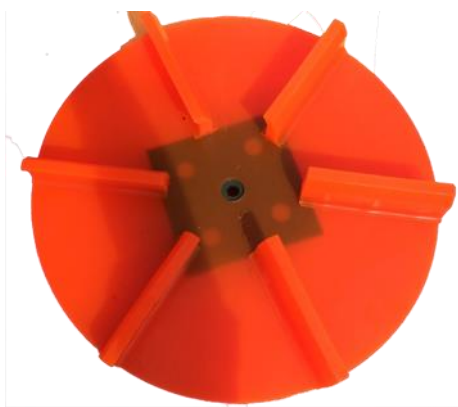

SNOW PLOW ACCESSORIES

Polyurethane Spinners

18" Clockwise Spinner

Part #: SS184C

18" Counterclockwise Spinner

Part #: SS184CC

18" Counterclockwise Spinner with Built-in Steel Hub

Part #: SS184CC-H

Polyurethane Spinner Hubs

Part #: HUB512