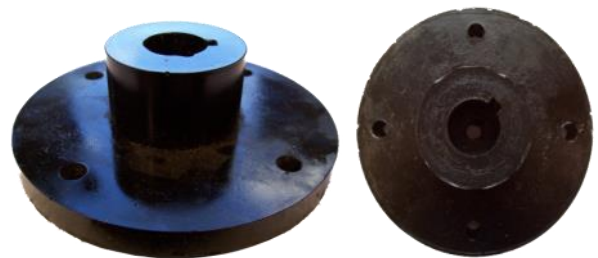

SNOW PLOW ACCESSORIES

Polyurethane Spinners

18" Clockwise Spinner

Part #: SS184C

18" Counterclockwise Spinner

Part #: SS184CC

18" Counterclockwise Spinner with Built-in Steel Hub

Part #: SS184CC-H

Polyurethane Spinner Hubs

Part #: HUB512