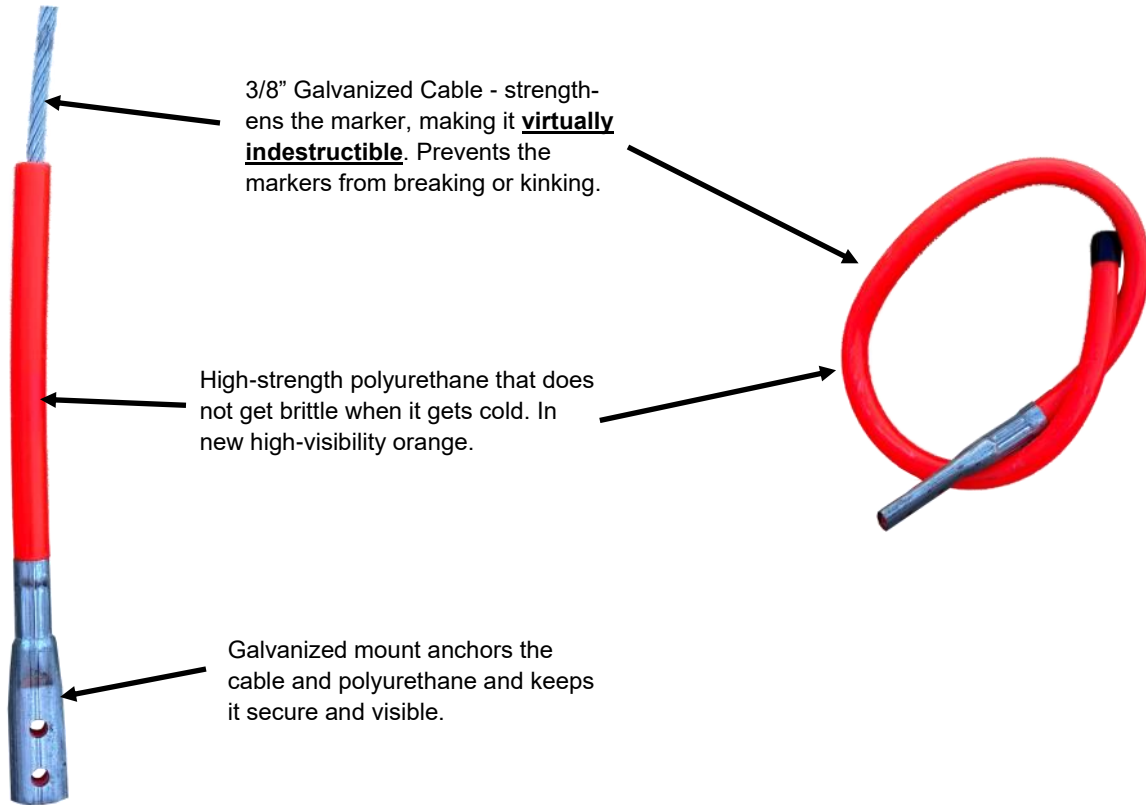

SNOW PLOW ACCESSORIES

Premium Plow Marker Kits

30" Plow Marker Kits
Part #: GM30

36" Plow Marker Kits
Part #: GM36

48" Plow Marker Kits
Part #: GM48